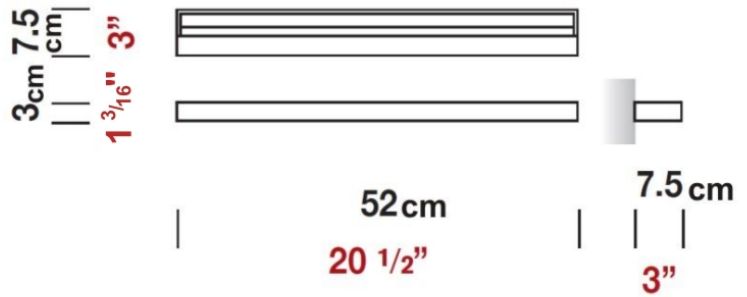

PROJECT
TYPE
NOTES
QUANTITY
DATE

ZEROLED SURFACE

D83313

GENERAL

Series: Zeroled
Brand: Panzeri
Division: Design
Mounting Type: Surface
Mounting Location: Wall
Subcategory: Flush Mount

PHYSICAL

Length (mm): 520
Length (in): 20 1/2
Width (mm): 30
Width (in): 1 3/16
Height (mm): 75
Height (in): 2 15/16
Extension (mm): 75
Extension (in): 2 15/16
Light Distribution: Direct
Weight (kg): 2.04
Weight (lbs): 4.5
Diffuser: Extruded poly-carbonate with opal finish
Fixture Material: Metal

ELECTRICAL

Input Wattage Range: 10 - 19 W
Lamp Type: LED
Input Wattage (W): 11
Total Output Wattage (W): 8.5
Driver Included: No
Driver Type: Integral LED driver, 24Vdc (Dimming and 277V options available with remote driver sold separately)
Input Voltage (V): 120
Constant Voltage (V): 24

LED

Color Temperature (°K): 3000
Nominal Lumen (lm): 960
CRI: >80 CRI

OPTICAL

Reflector: Specular aluminum

RATINGS AND CERTIFICATIONS

Certified By: CSA Certified to UL and CSA Standards
IP rating: IP20