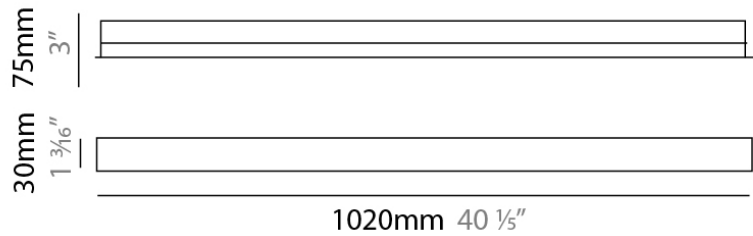

ZEROLED SURFACE

D83316R9-WHI

GENERAL

Series: Zeroled

Brand: Panzeri

Division: Design

Mounting Type: Surface

Mounting Location: Wall

Subcategory: Up/Down Light

PHYSICAL

Shape: Rectangle

Length (mm): 1020

Length (in): 40 ³/₁₆

Width (mm): 75

Width (in): 2 ¹⁵/₁₆

Height (mm): 30

Depth (mm): 75

Height (in): 1 ³/₁₆

Depth (in): 2 ¹⁵/₁₆

Extension (mm): 75

Extension (in): 2 ¹⁵/₁₆

Light Distribution: Direct / Indirect

Weight (kg): 2.40

Weight (lbs): 5.29

Diffuser: Extruded polycarbonate - opal

Fixture Material: Metal

ELECTRICAL

Lamp Type: LED

Input Wattage (W): 20

Total Output Wattage (W): 17

Dimming: Non-Dimmable

Driver Included: Yes

Driver Location: Integrated

Driver Type: Constant Voltage - Universal

Driver Class: Class 2

Input Voltage (V): 120 - 277

Output Voltage (V): 24

Constant Voltage (V): 24

LED

Color Temperature (°K): 3000

Max. Delivered Lumen (lm): 1227

Nominal Lumen (lm): 1980

CRI: >90 CRI

Efficiency (%): 65.1

Lamp Life (hrs): 50000

OPTICAL

Reflector°: Specular aluminum

RATINGS AND CERTIFICATIONS

Certified By: CSA Certified to UL and CSA Standards

IP rating: IP20